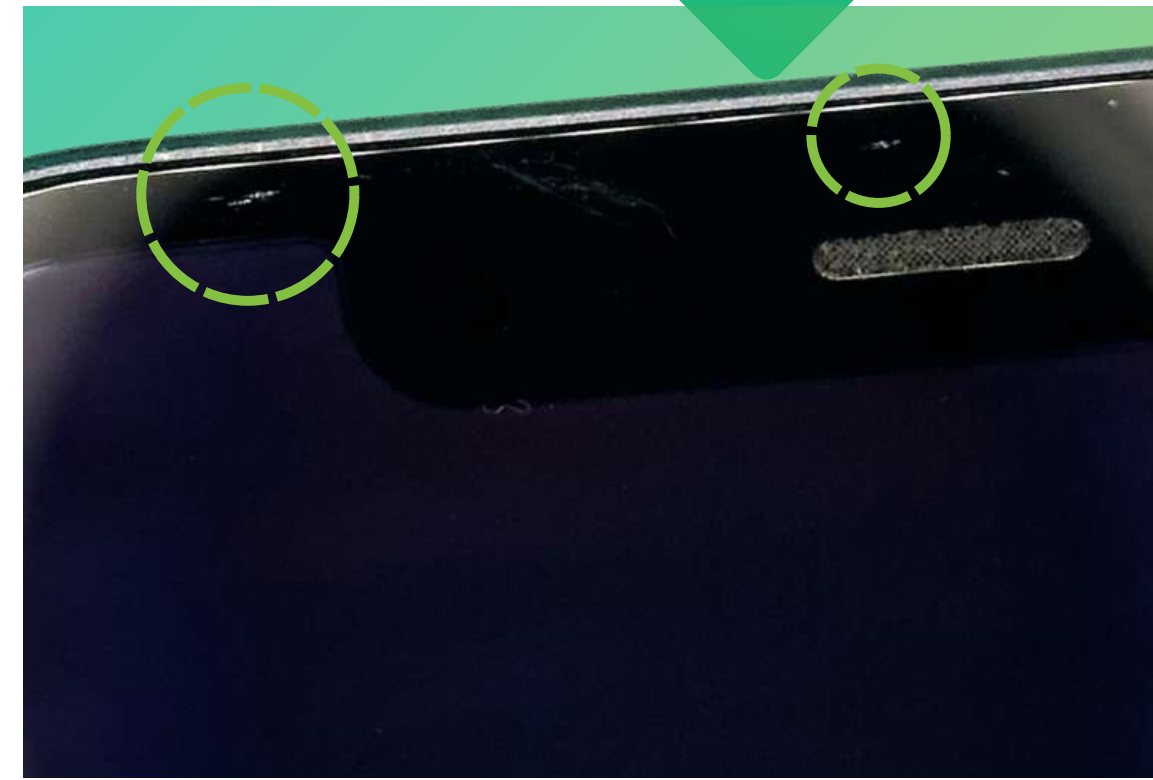

Maximum of 5 Small Deep Scratches with Few Micro Scratches

Back glass Quality

Maximum of 5 Small Deep Scratches with Few Micro Scratches

Frame

Maximum of 3 Dents and Few Scratches

Battery

Original Level  $\geq 80\%$