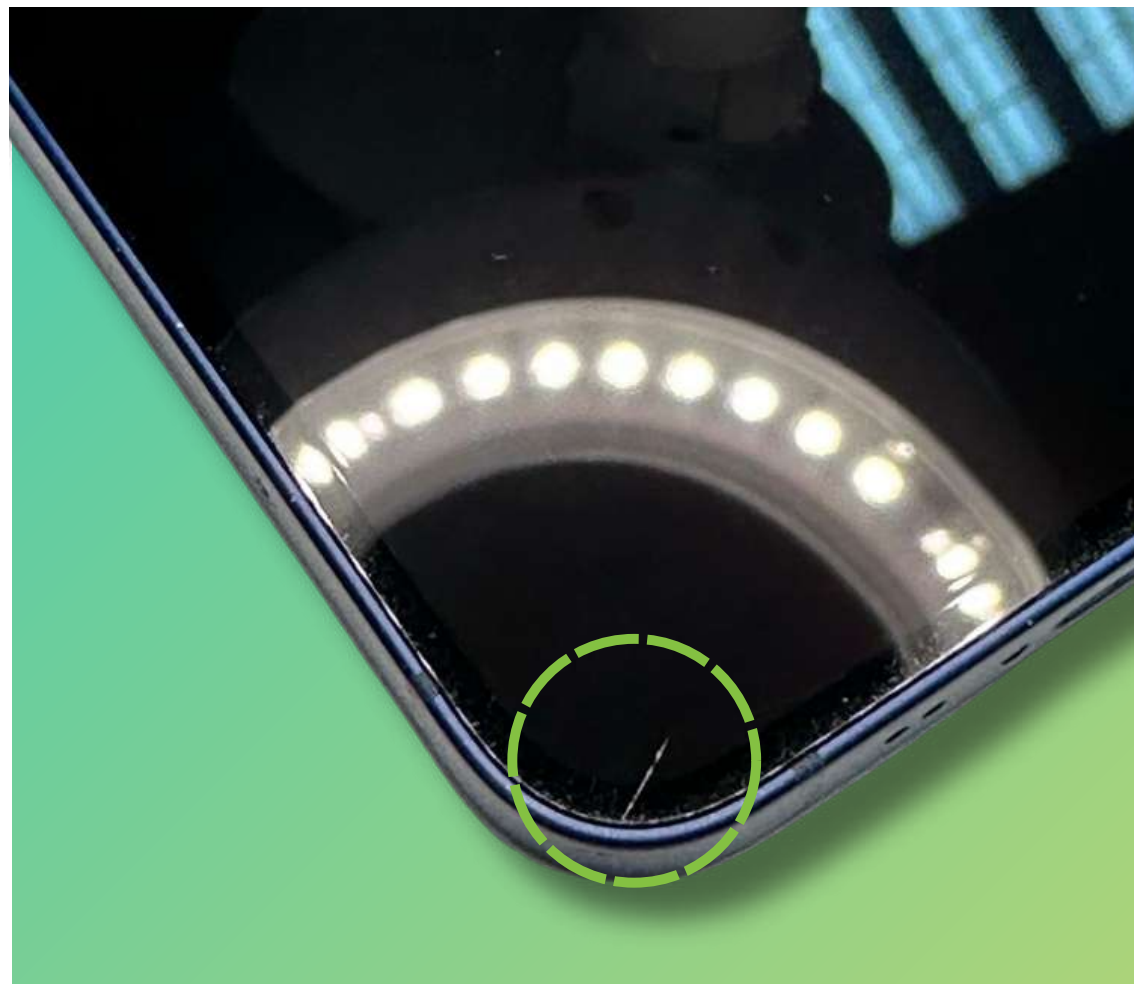

Maximum of 5 Small Deep Scratches with Few Micro Scratches

Back glass Quality

Maximum of 5 Small Deep Scratches with Few Micro Scratches

Frame

Maximum of 3 Dents and Few Scratches

Battery

Original Level  $\geq 80\%$