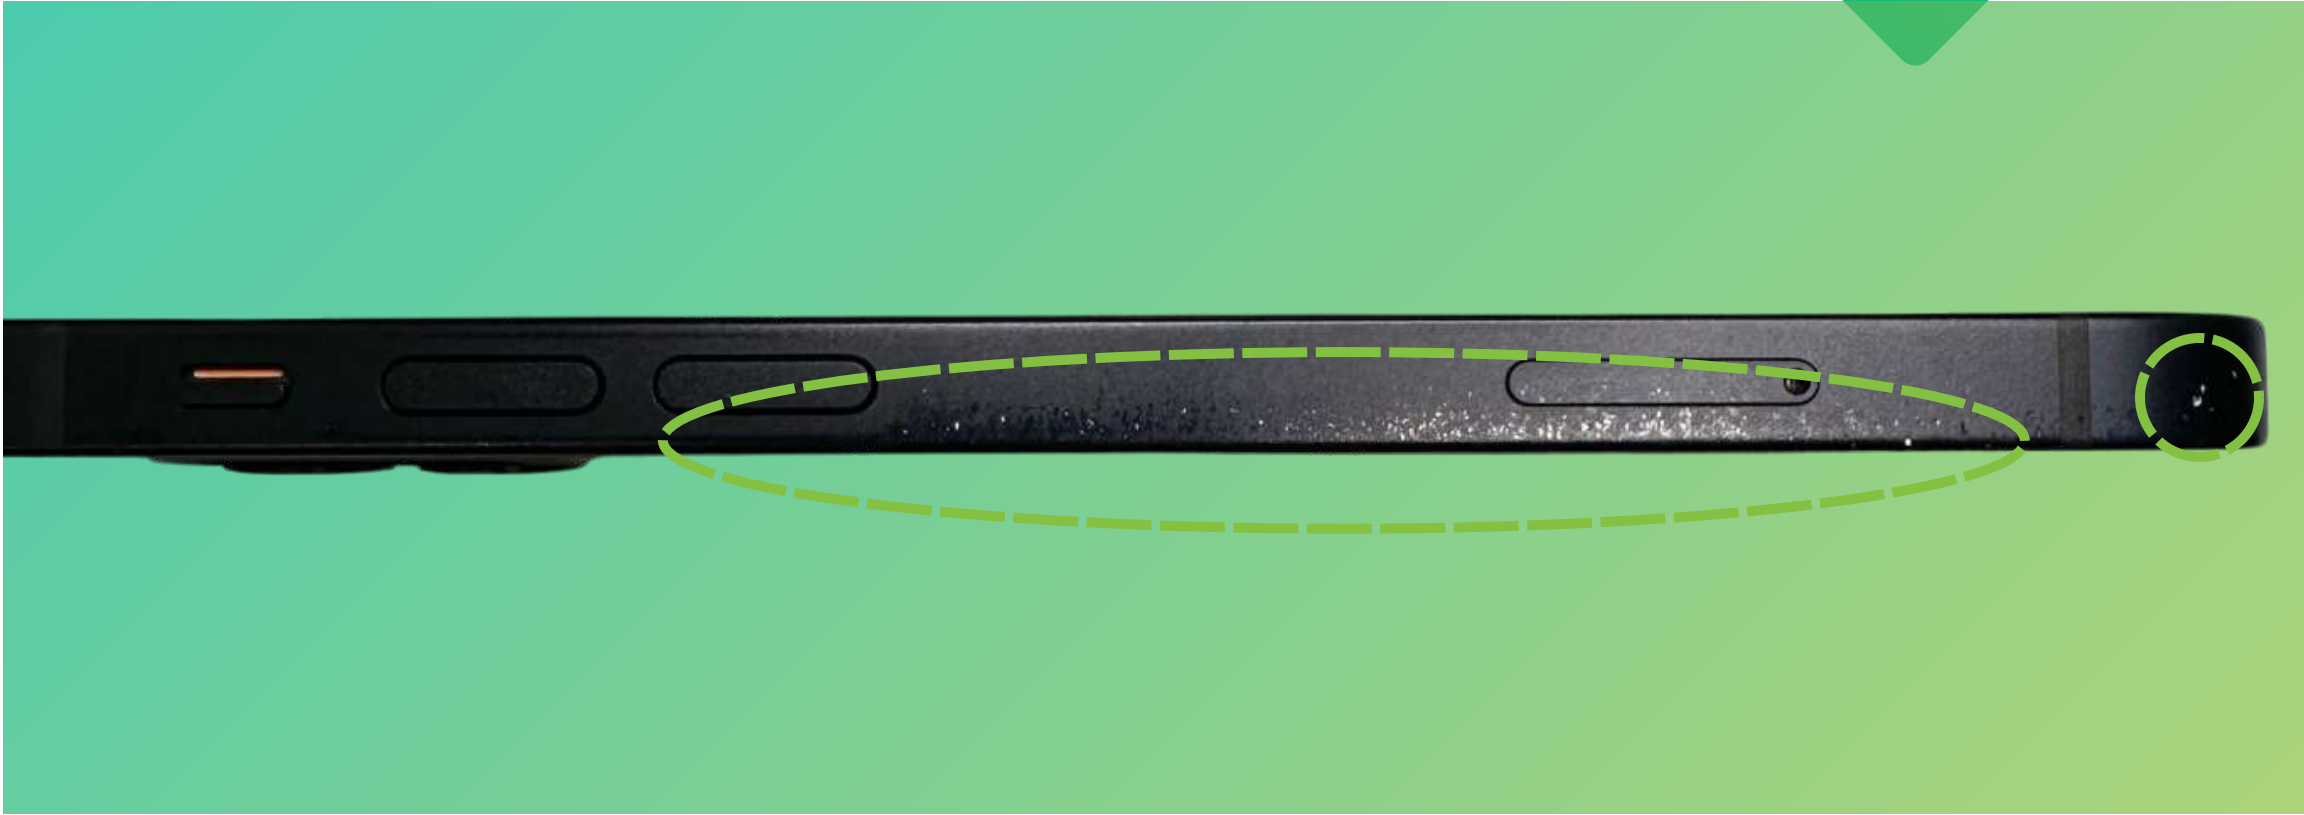

Frame

Maximum of 3 Dents and Few Scratches

Battery

Original Level  $\geq 80\%$