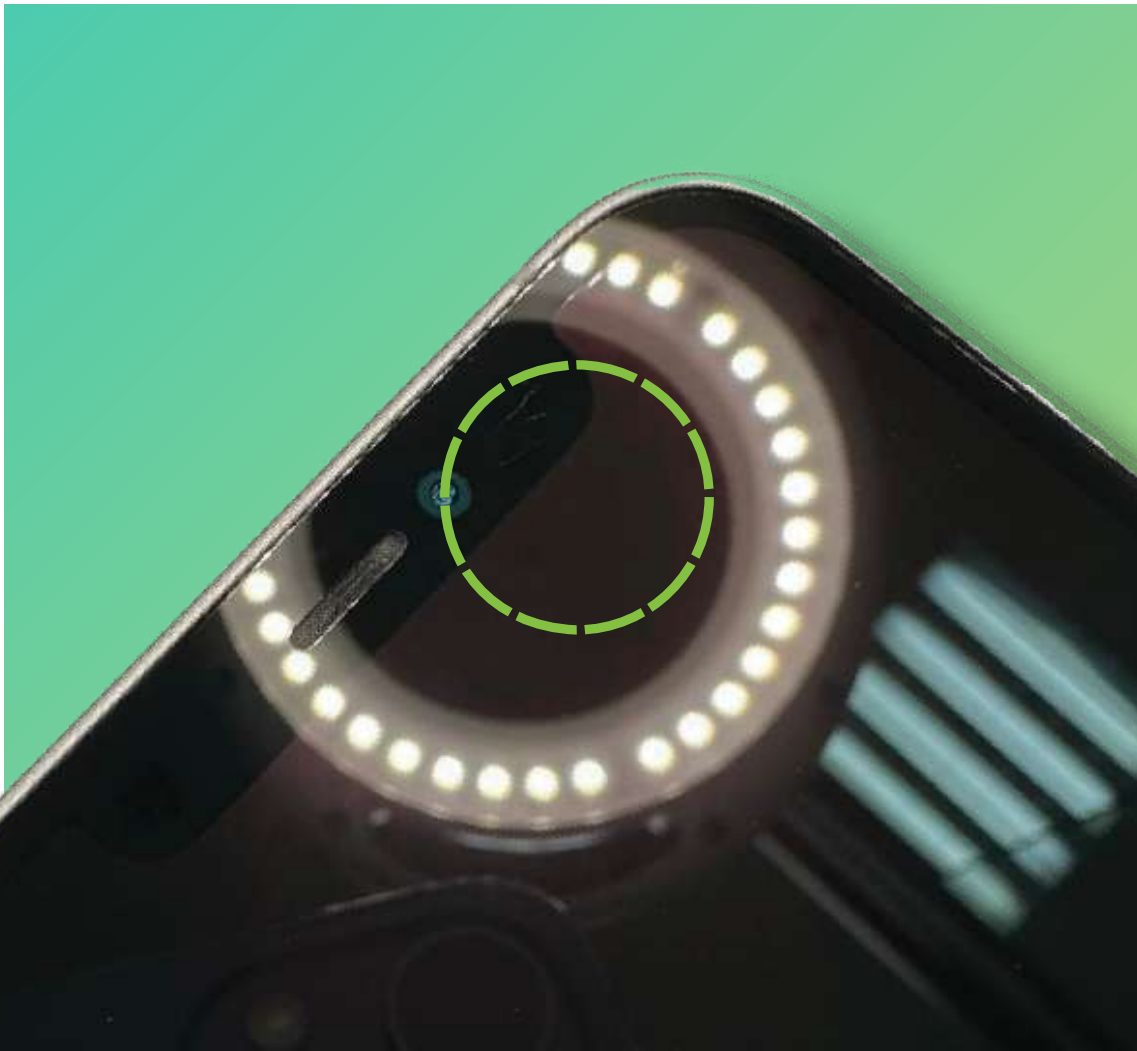

Maximum of 3 Micro Signs or one small dent

Battery

Original Level  $\geq 80\%$