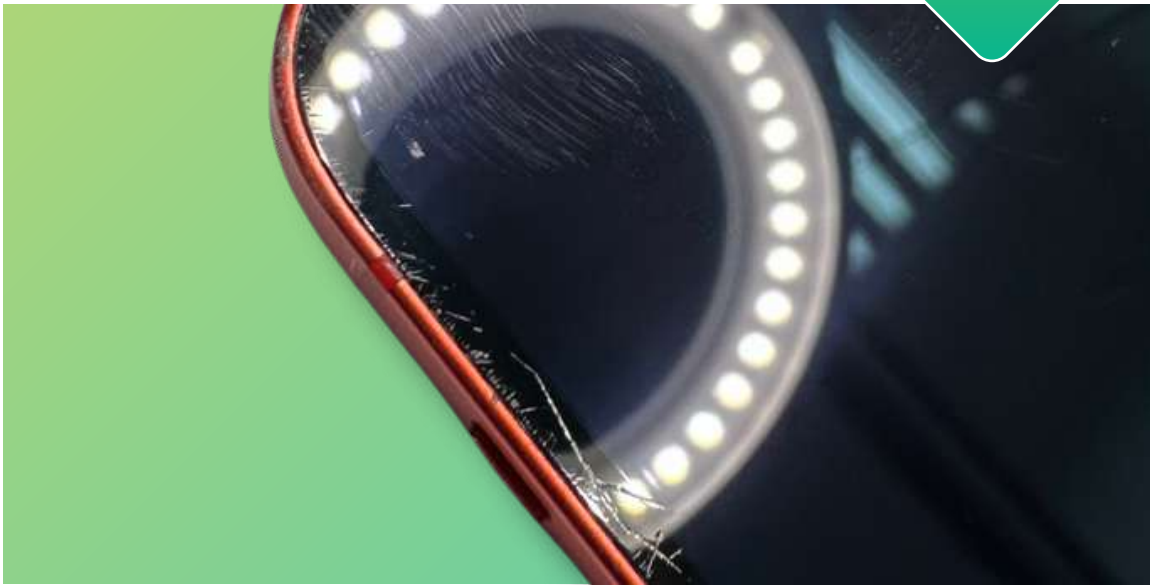

Maximum of 5 Dents and Few Scratches

Battery

Original Level  $\geq 80\%$