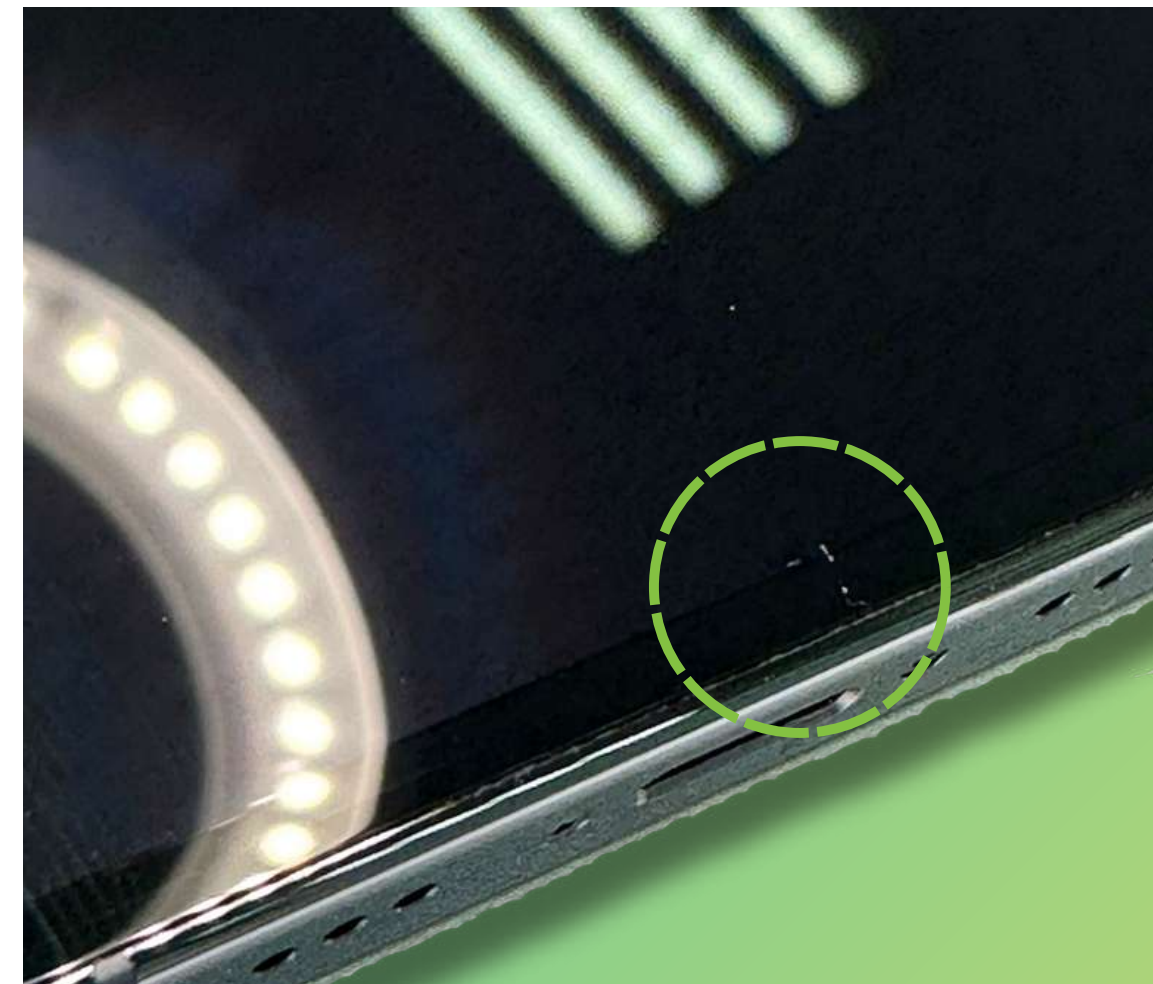

Maximum of 5 Small Deep Scratches with Few Micro Scratches

Back glass Quality

Maximum of 5 Small Deep Scratches with Few Micro Scratches

Frame

Maximum of 3 Dents and Few Scratches

Battery

Original Level  $\geq 80\%$