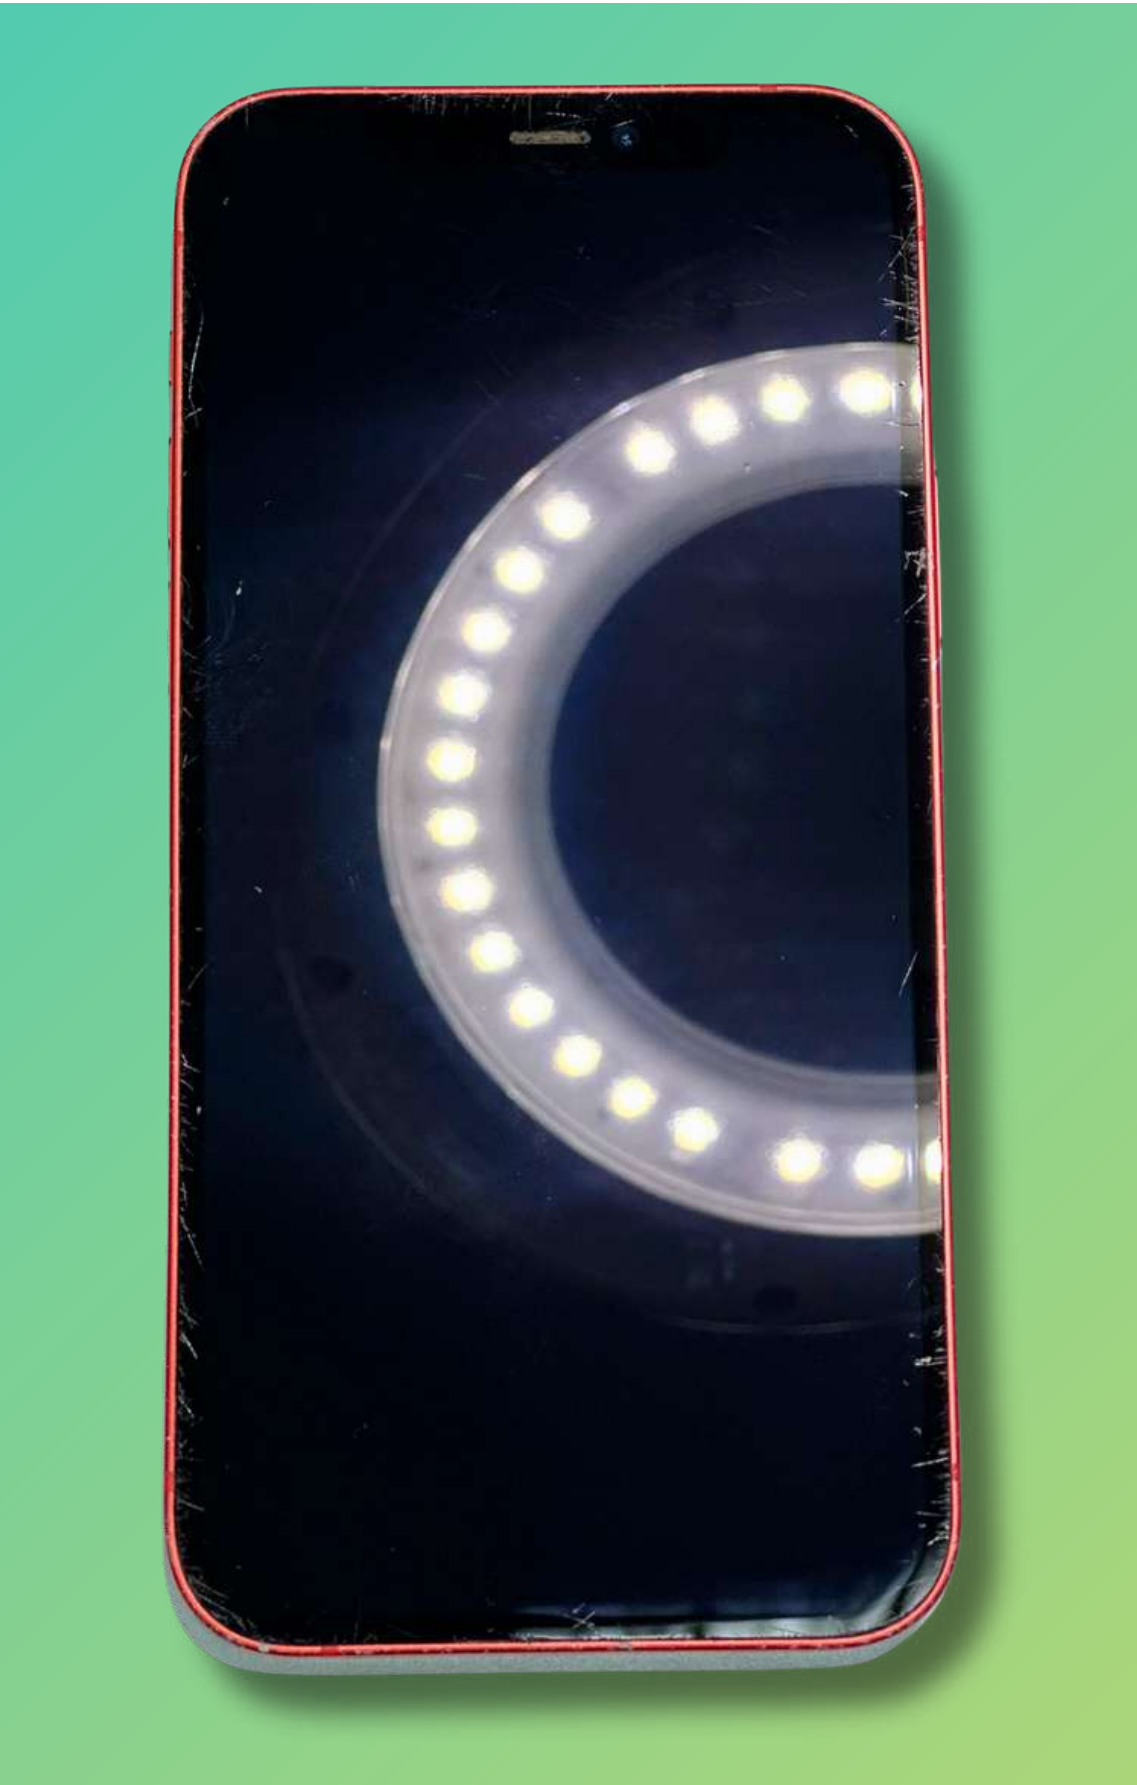

Functionality

Fully Functional

Screen Quality

Multiple Deep and Light Scratches

Back glass Quality

Multiple Deep and Light Scratches

Frame

Maximum of 5 Dents and Few Scratches

Battery

Original Level $\geq 80\%$