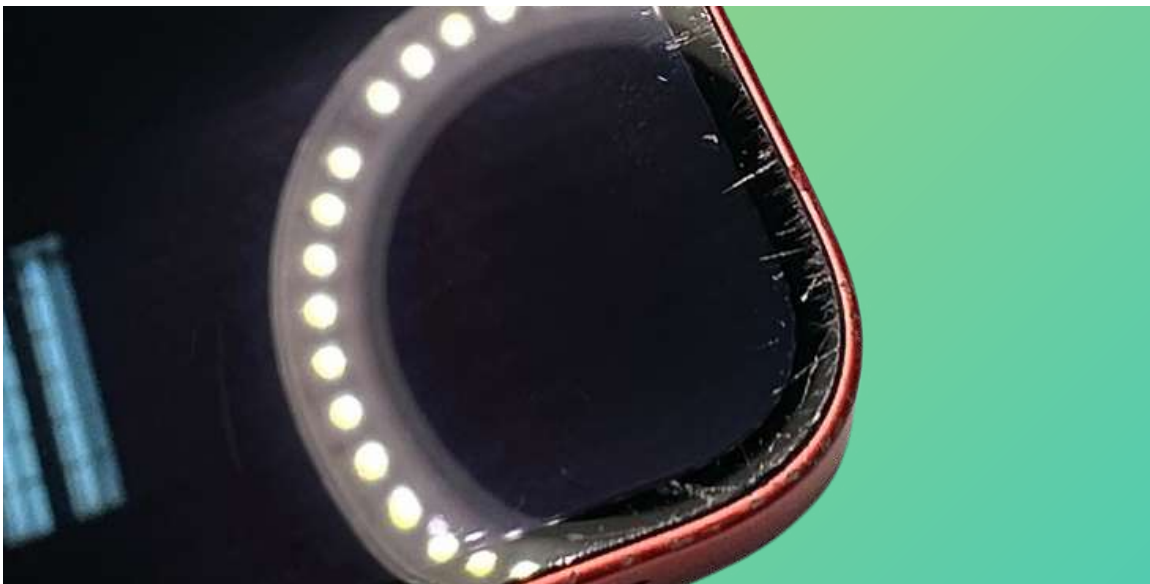

Maximum of 5 Dents and Few Scratches

Battery

Original Level  $\geq 80\%$