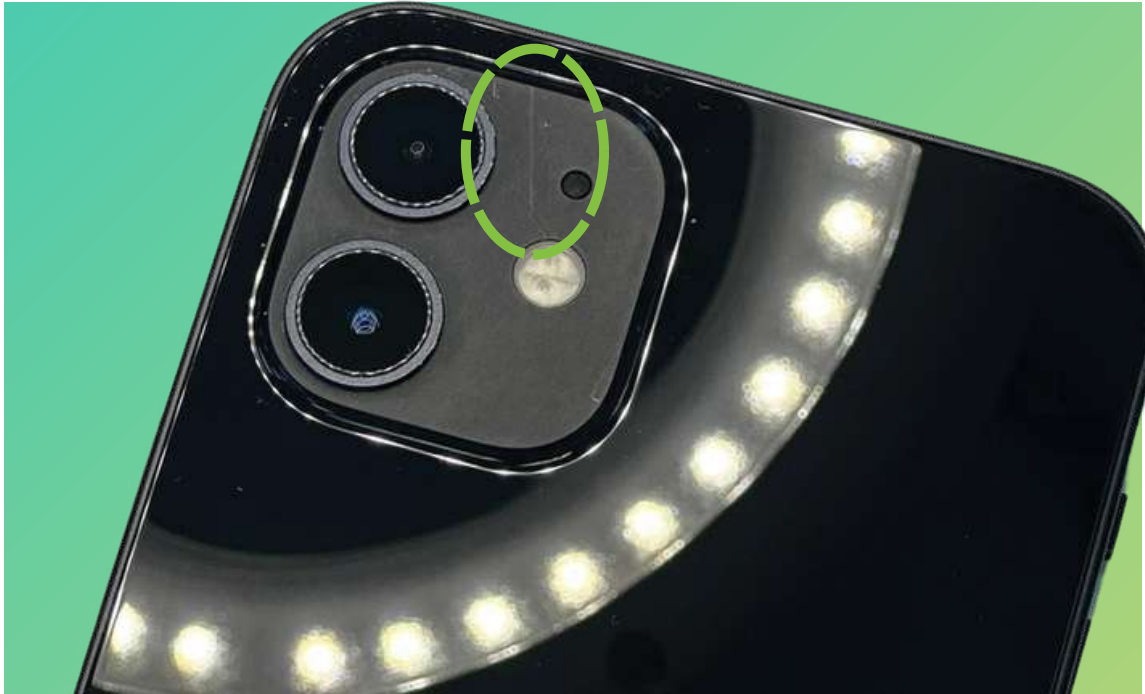

Functionality Fully Functional

Screen Quality Maximum of 1 or 2 light scratch on front screen

Back glass Quality Maximum of 3 Light scratches

Frame Maximum of 3 Micro Signs or one small dent

Battery Original Level $\geq 80\%$