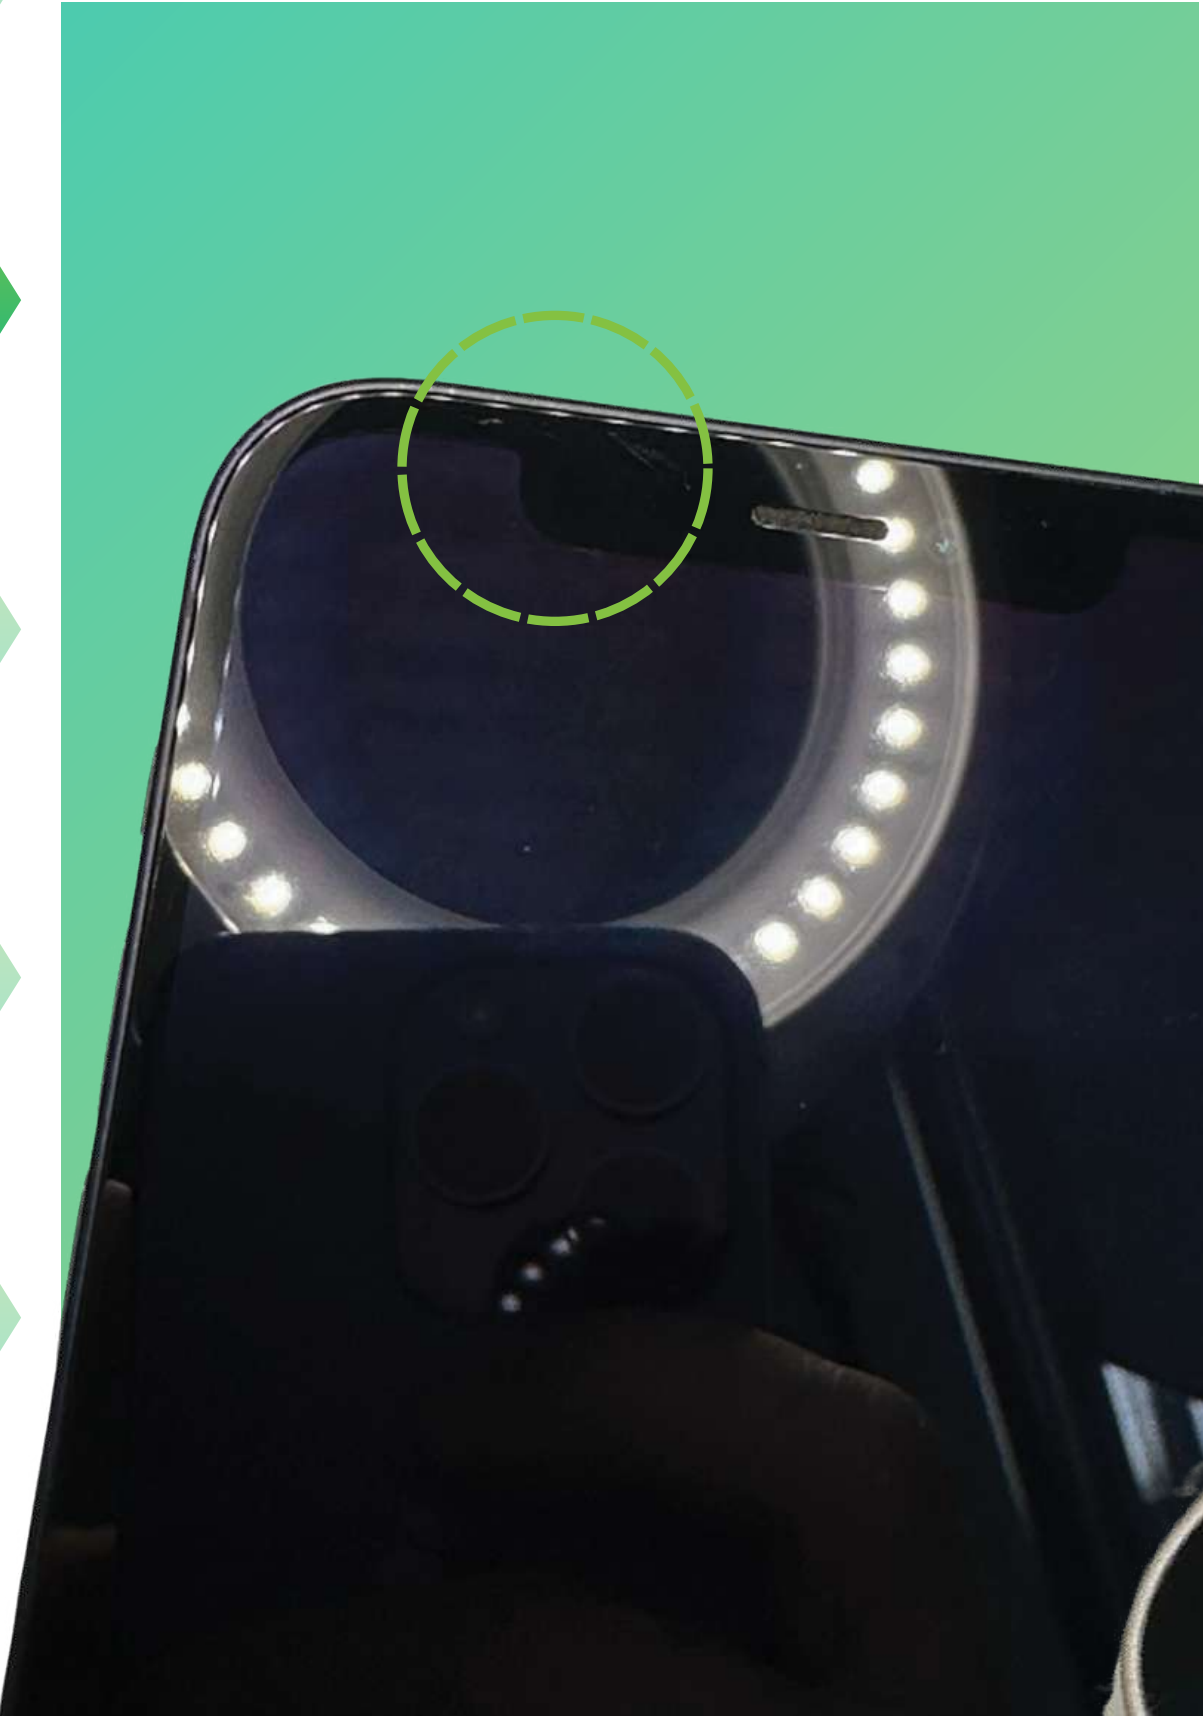

Maximum of 3 Micro Signs or one small dent

Battery

Original Level  $\geq 80\%$