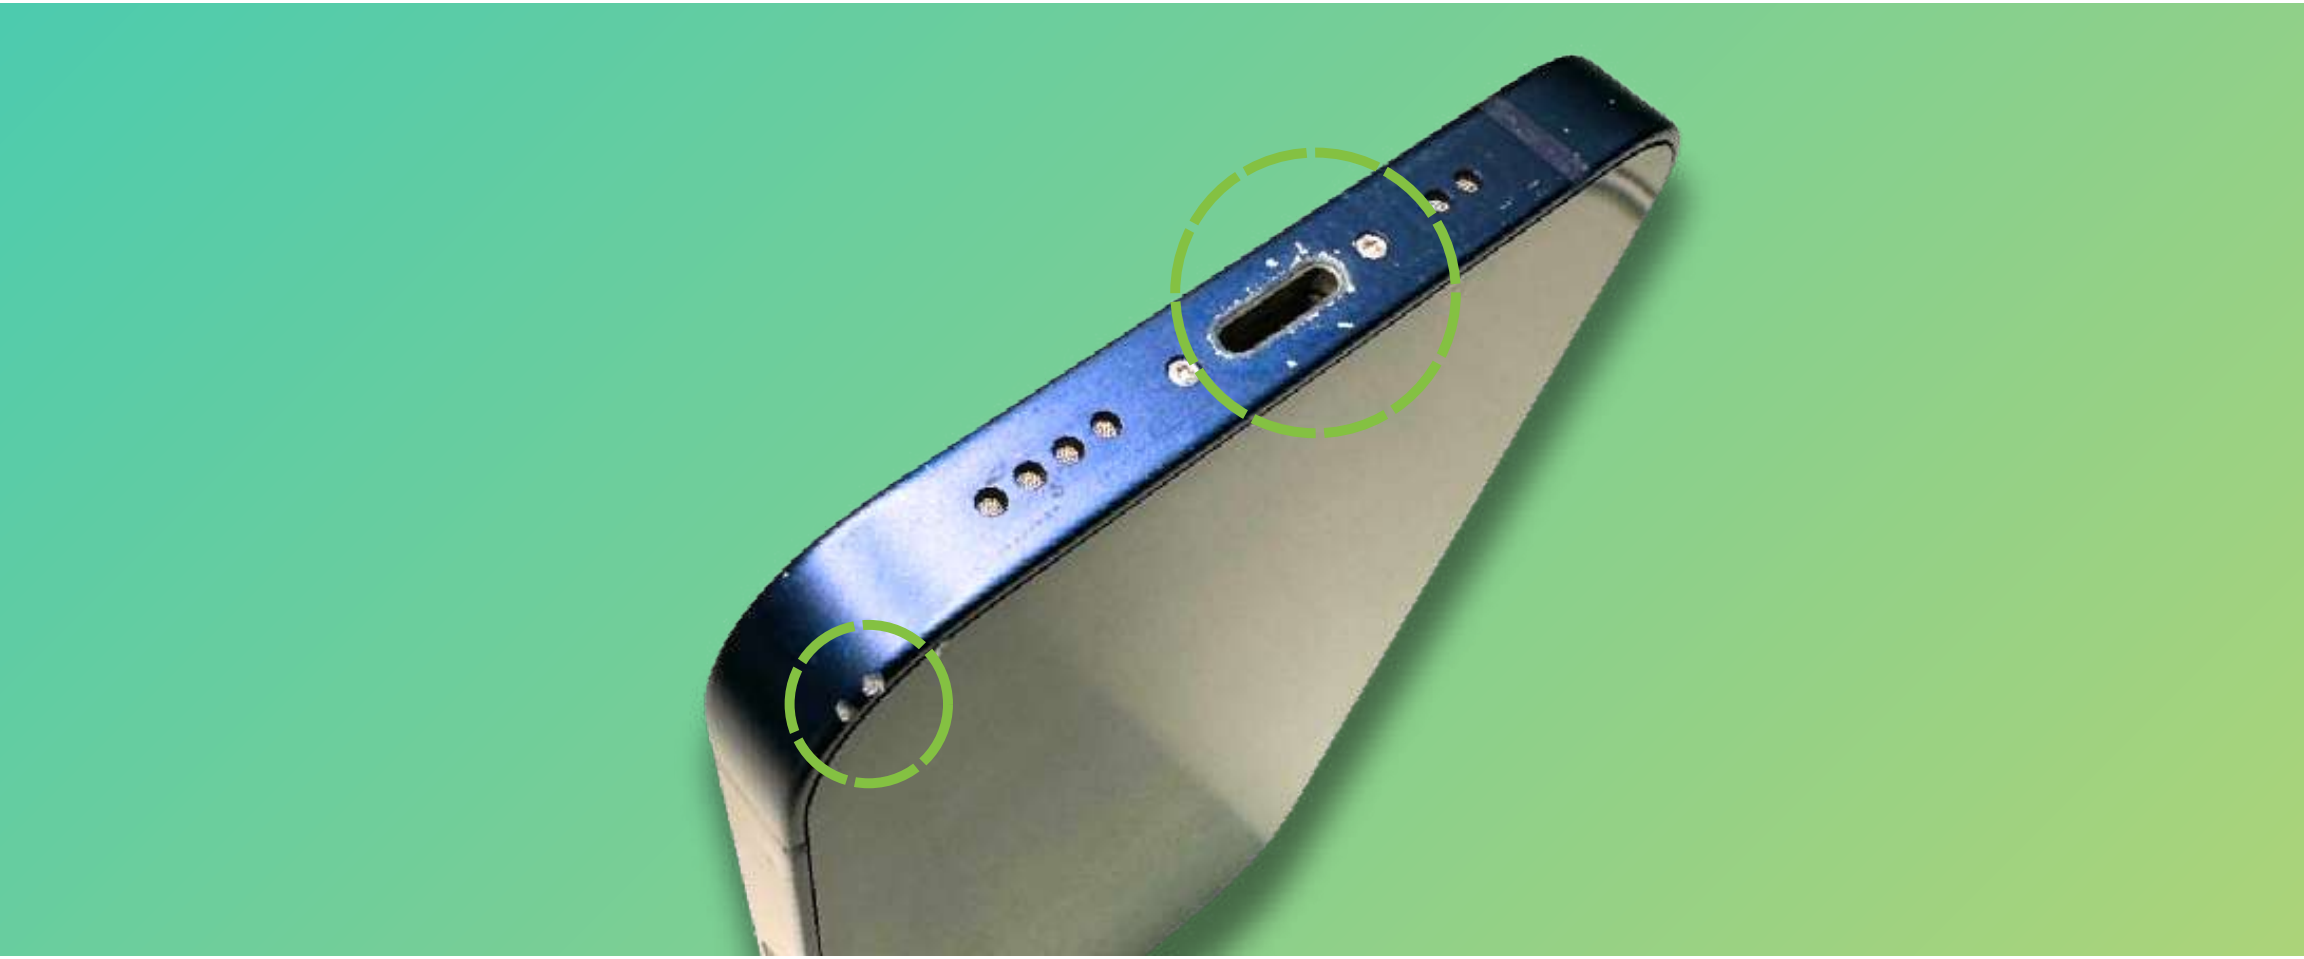

Frame

Maximum of 3 Dents and Few Scratches

Battery

Original Level  $\geq 80\%$