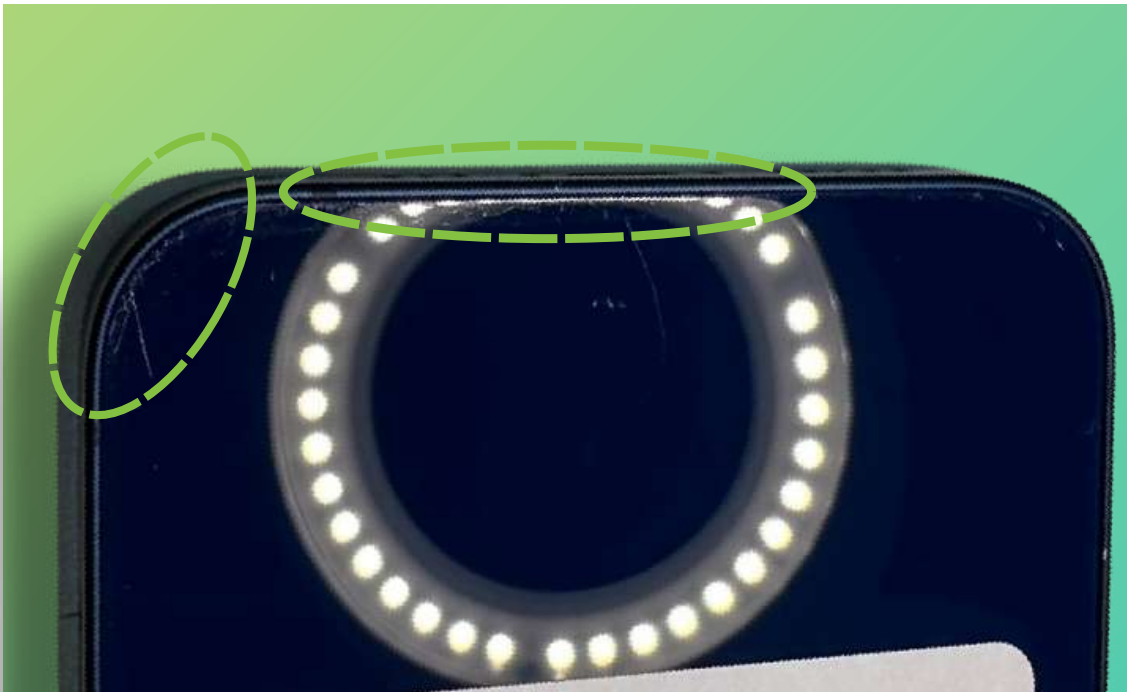

Functionality

Fully Functional

Screen Quality

Multiple Deep and Light Scratches

Back glass Quality

Multiple Deep and Light Scratches

Frame

Maximum of 5 Dents and Few Scratches

Battery

Original Level $\geq 80\%$