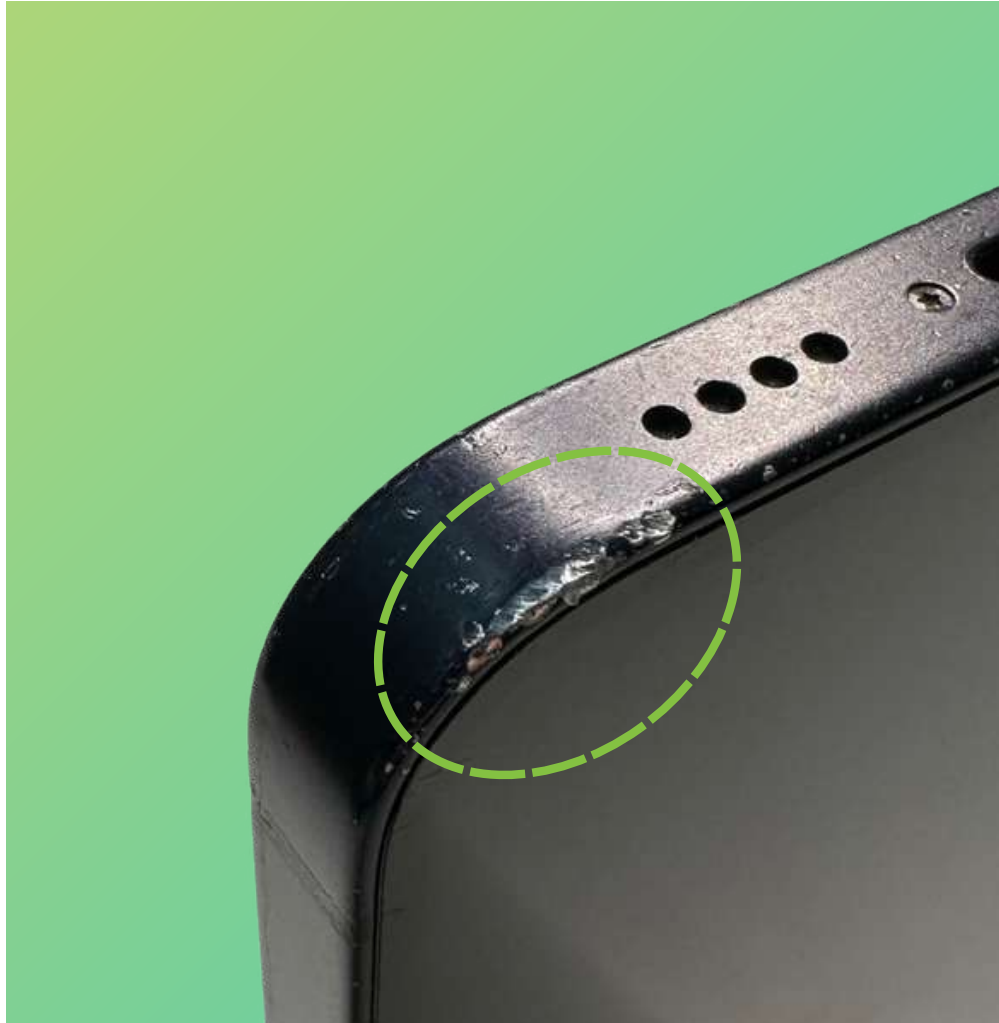

# GRADE

Functionality

Fully Functional

Screen Quality

Multiple Deep and Light Scratches

Back glass Quality

Multiple Deep and Light Scratches

Frame

Maximum of 5 Dents and Few Scratches

Battery

Original Level  $\geq 80\%$

**Recycle**troop

For your Repair Shop